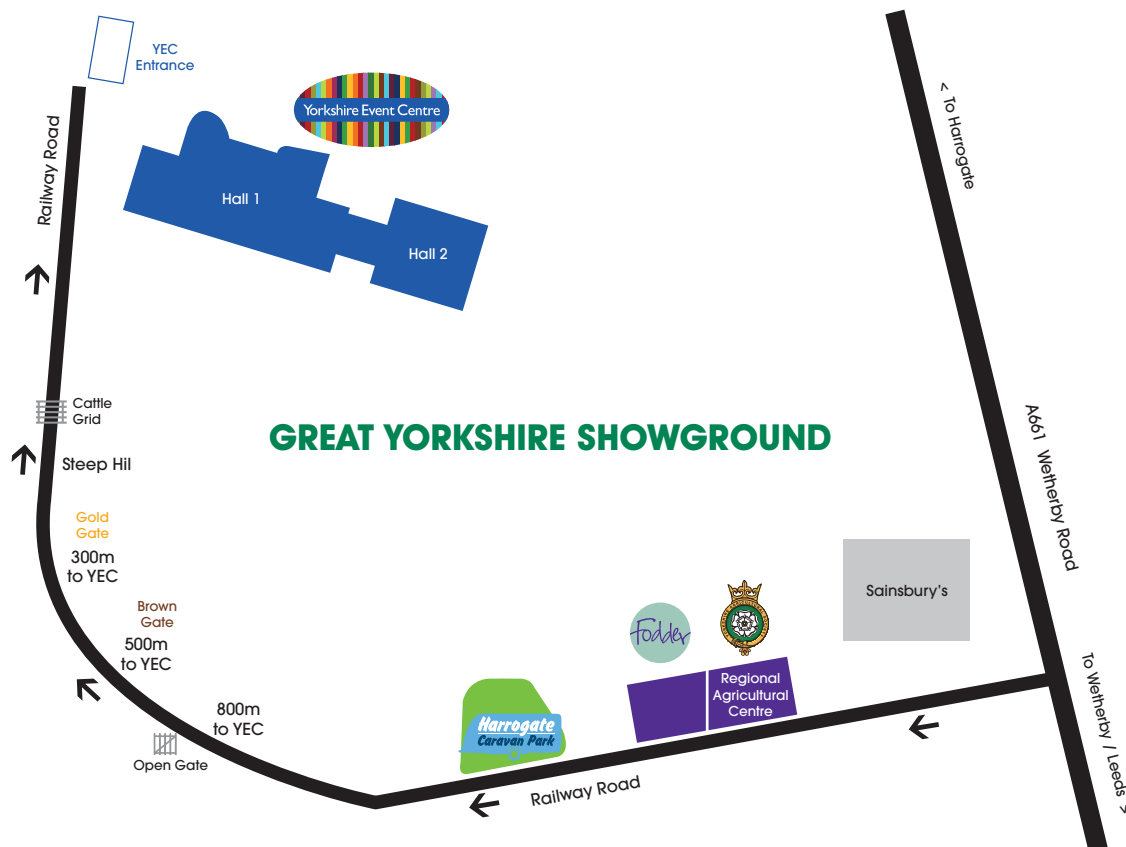

Yorkshire Event Centre Location Map

Railway Road • Great Yorkshire Showground • Harrogate • HG2 8NZ

Via A1 (M):

- From the South M1-A1 (M)
- From the North A1 (M)
- From the East M621 – A1 (M)
- From the West M56 – M62 – A1 (M)

Exit A1 (M) at Junction 47 and follow Harrogate A59, then A658 and then A661.

At the traffic lights on the A661 next to the Sainsbury's store, turn left into Railway Road.

From Leeds A61 or Bradford A658:

At the roundabout at the junction of the two routes follow signs for York/A1 along the A658.

At the next roundabout take the A661 signed Harrogate.

At the traffic lights on the A661 next to Sainsbury's store, turn left onto Railway Road and continue round the perimeter of the showground passing the Regional Agricultural Centre (RAC), Fodder Farm Shop and Café, Harrogate Caravan Park, Brown Gate and Gold Gate following the signs to Yorkshire Event Centre and your chosen event.

Satellite Navigation and Route Finders:

Please use the postcode HG2 8QZ, Railway Road, Harrogate.